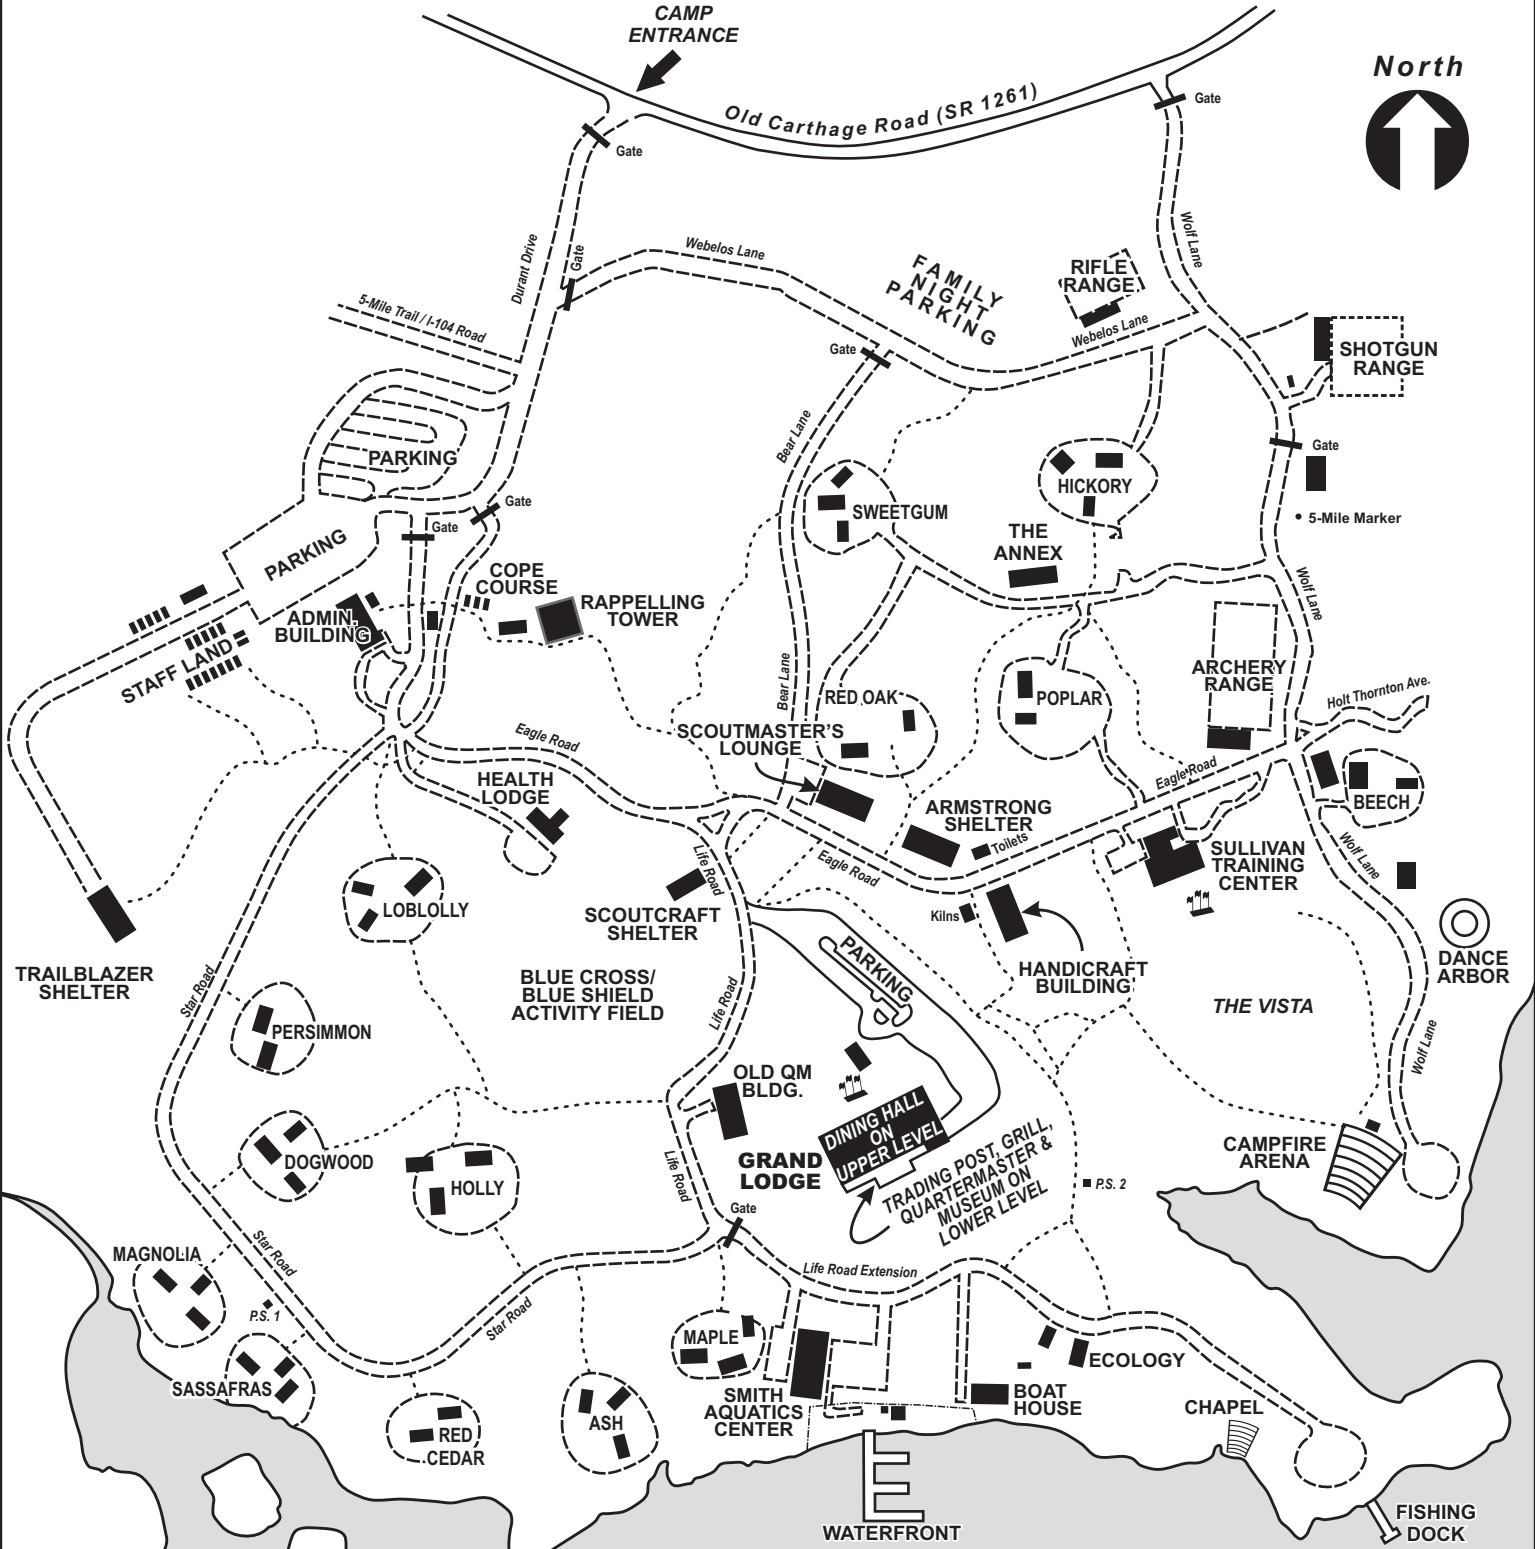

Occoneechee Scout Reservation
CAMP DURANT, BSA

camp durant

occoneechee council
BOY SCOUTS OF AMERICA

Nello Teer Lake

est. **OSR** 1966

0 500
SCALE IN FEET

Map drawn by Richard Connelly
Revised June 1, 2012