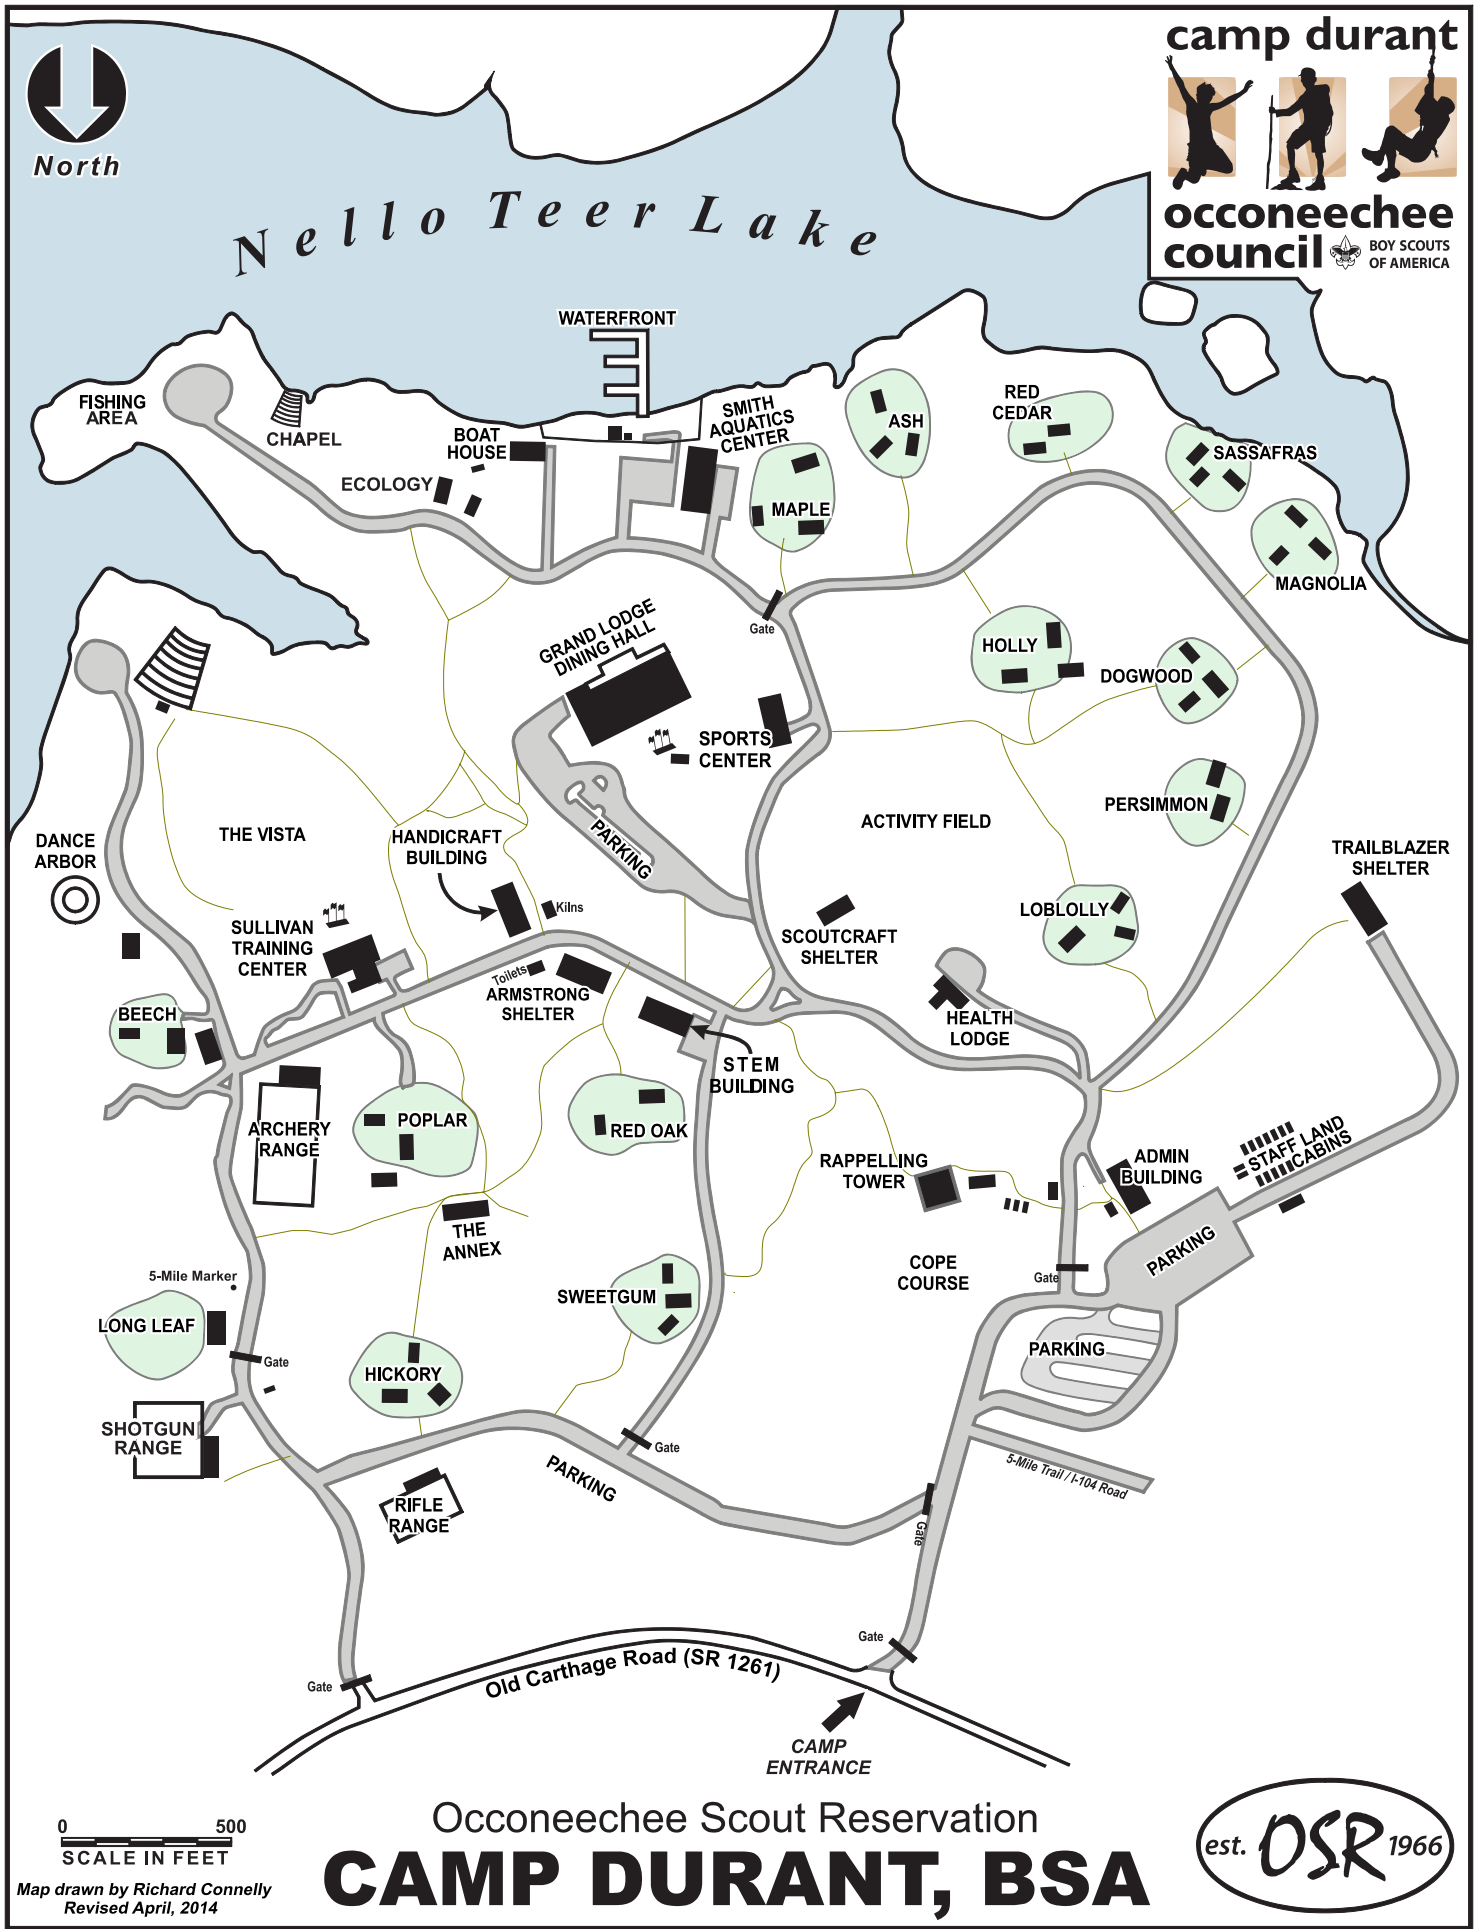

North

camp durant

oconeechee council BOY SCOUTS OF AMERICA

Nello Teer Lake

0 500 SCALE IN FEET

Map drawn by Richard Connelly Revised April, 2014

Occoneechee Scout Reservation **CAMP DURANT, BSA**